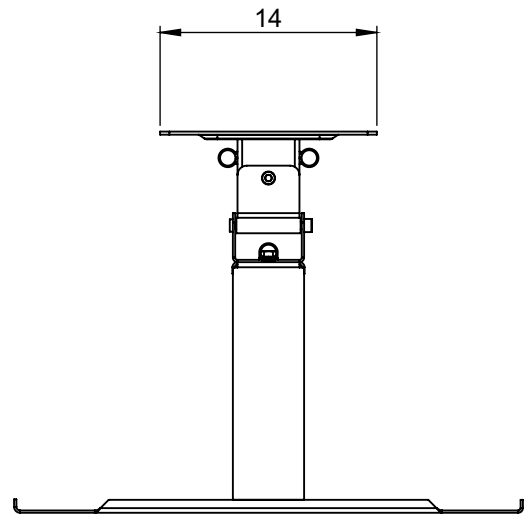

# PROJECTOR HOLDER SOLID - 25 CM

Dimensions in cm

Specification	Code no.	Weight kg
Solid holder - 25 cm	1108585WW025	2.2