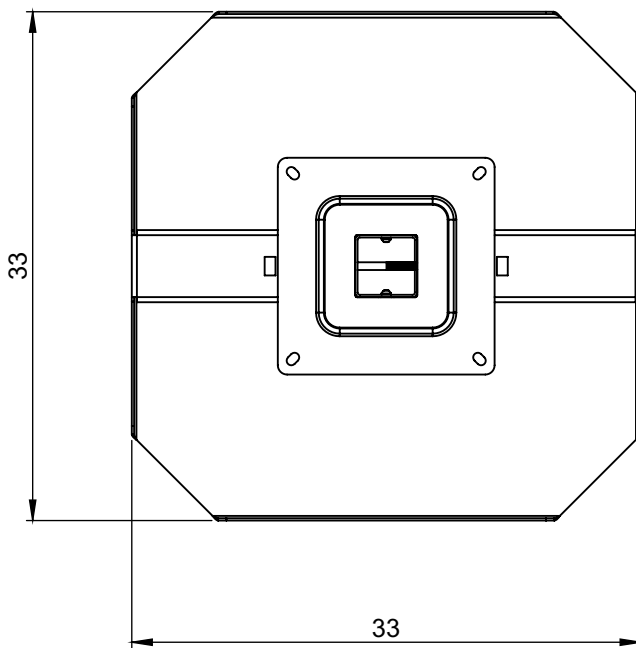

# PROJECTOR HOLDER SOLID - 25 CM

Dimensions in cm

Specification	Code no.	Weight kg
Solid holder - 25 cm	1108585WW025	2.2