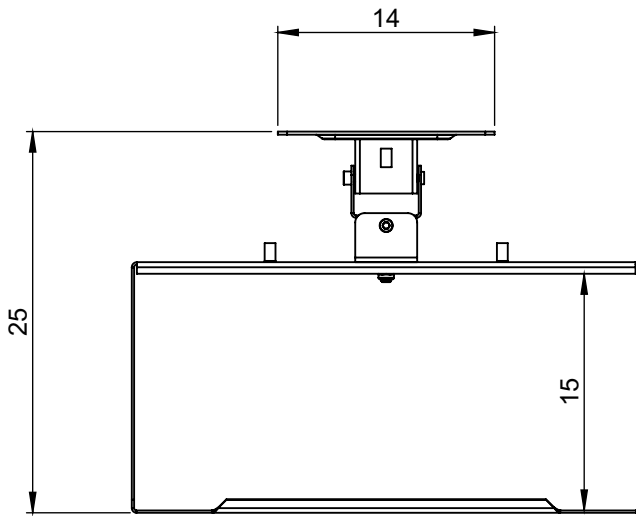

# PROJECTOR HOLDER SOLID - 25 CM

Dimensions in cm

Specification	Code no.	Weight kg
Solid holder - 25 cm	1108585WW025	2.2